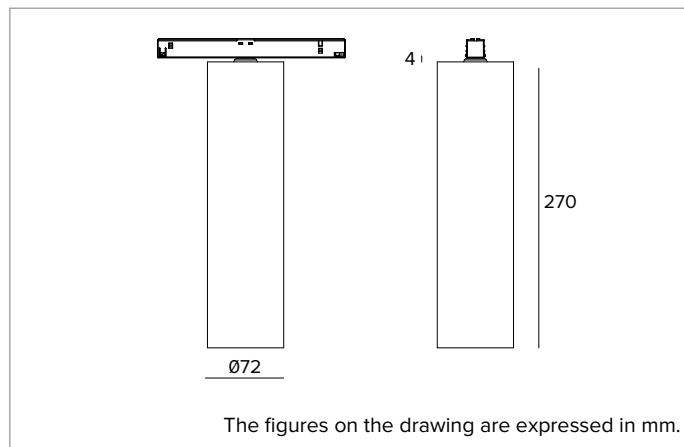

### Professional low voltage LED fixture for direct lighting

		3000K	H(m)	D(m)	E <sub>max</sub> (lx)	
		Ra90		27°		
		Fixture Power	11W	1	0.49	3684
		Source Flux	1451lm	2	0.98	921
		Fixture Flux	1000lm	3	1.47	409
		Efficacy	91lm/W	4	1.96	230
TS1877	I <sub>max</sub> =2539cd/klm	I <sub>max</sub>	3684cd	5	2.45	147